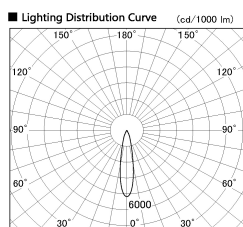

Item no. DD136-3520MW9040-R

Series Name: Cledy versa R-G
(DD136-AG-R)

Installation	Recessed mount
Type	Extra high-efficiency adjustable downlight : Antiglare
Fixture wattage	36W
Beam angle	21 deg
Color Temp.	4000K
CRI	Ra>90
Luminous	3551 lm
Body	Die-cast aluminum alloy
Body finish	N/A
Trim finish	White
Reflector finish	Mirror
IP Rate	IP20
Light source	COB module
Input Voltage	AC220~240V
Dimming Type	Non-Dimmable
Certificate	CE, CCC
Cut Hole	150mm