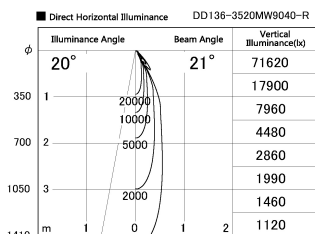

Item no. DD136-3520MW9040-R

Series Name: Cledy versa R-G
(DD136-AG-R)

Installation	Recessed mount
Type	Extra high-efficiency adjustable downlight : Antiglare
Fixture wattage	36W
Beam angle	21 deg
Color Temp.	4000K
CRI	Ra>90
Luminous	3551 lm
Body	Die-cast aluminum alloy
Body finish	N/A
Trim finish	White
Reflector finish	Mirror
IP Rate	IP20
Light source	COB module
Input Voltage	AC220~240V
Dimming Type	Non-Dimmable
Certificate	CE, CCC
Cut Hole	150mm