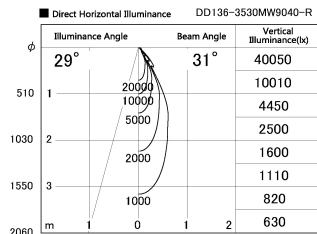

Item no. DD136-3530MW9040-R

Series Name: Cledy versa R-G
(DD136-AG-R)

Installation	Recessed mount
Type	Extra high-efficiency adjustable downlight : Antiglare
Fixture wattage	36W
Beam angle	31 deg
Color Temp.	4000K
CRI	Ra>90
Luminous	3522 lm
Body	Die-cast aluminum alloy
Body finish	N/A
Trim finish	White
Reflector finish	Mirror
IP Rate	IP20
Light source	COB module
Input Voltage	AC220~240V
Dimming Type	Non-Dimmable
Certificate	CE, CCC
Cut Hole	150mm