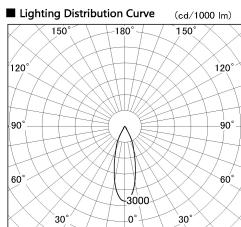

Item no. DD136-3530MW9040-R

Series Name: Cledy versa R-G
(DD136-AG-R)

Installation	Recessed mount
Type	Extra high-efficiency adjustable downlight : Antiglare
Fixture wattage	36W
Beam angle	31 deg
Color Temp.	4000K
CRI	Ra>90
Luminous	3522 lm
Body	Die-cast aluminum alloy
Body finish	N/A
Trim finish	White
Reflector finish	Mirror
IP Rate	IP20
Light source	COB module
Input Voltage	AC220~240V
Dimming Type	Non-Dimmable
Certificate	CE, CCC
Cut Hole	150mm