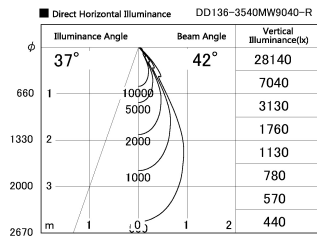

Item no. DD136-3540MW9040-R

Series Name: Cledy versa R-G
(DD136-AG-R)

Installation	Recessed mount
Type	Extra high-efficiency adjustable downlight : Antiglare
Fixture wattage	36W
Beam angle	42 deg
Color Temp.	4000K
CRI	Ra>90
Luminous	3492 lm
Body	Die-cast aluminum alloy
Body finish	N/A
Trim finish	White
Reflector finish	Mirror
IP Rate	IP20
Light source	COB module
Input Voltage	AC220~240V
Dimming Type	Non-Dimmable
Certificate	CE, CCC
Cut Hole	150mm