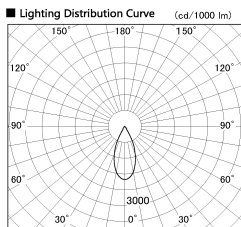

Item no. DD136-3540MW9040-R

Series Name: Cledy versa R-G
(DD136-AG-R)

Installation	Recessed mount
Type	Extra high-efficiency adjustable downlight : Antiglare
Fixture wattage	36W
Beam angle	42 deg
Color Temp.	4000K
CRI	Ra>90
Luminous	3492 lm
Body	Die-cast aluminum alloy
Body finish	N/A
Trim finish	White
Reflector finish	Mirror
IP Rate	IP20
Light source	COB module
Input Voltage	AC220~240V
Dimming Type	Non-Dimmable
Certificate	CE, CCC
Cut Hole	150mm