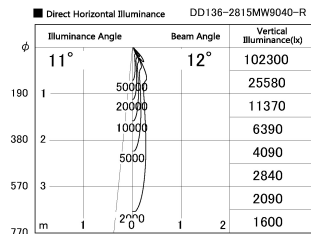

Item no. DD136-2815MW9040-R

Series Name: Cledy versa R-G  
(DD136-AG-R)

Installation	Recessed mount
Type	Extra high-efficiency adjustable downlight : Antiglare
Fixture wattage	28W
Beam angle	12 deg
Color Temp.	4000K
CRI	Ra>90
Luminous	2404 lm
Body	Die-cast aluminum alloy
Body finish	N/A
Trim finish	White
Reflector finish	Mirror
IP Rate	IP20
Light source	COB module
Input Voltage	AC220~240V
Dimming Type	Non-Dimmable
Certificate	CE, CCC
Cut Hole	150mm