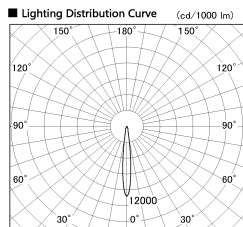

Item no. DD136-2815MW9040-R

Series Name: Cledy versa R-G  
(DD136-AG-R)

Installation	Recessed mount
Type	Extra high-efficiency adjustable downlight : Antiglare
Fixture wattage	28W
Beam angle	12 deg
Color Temp.	4000K
CRI	Ra>90
Luminous	2404 lm
Body	Die-cast aluminum alloy
Body finish	N/A
Trim finish	White
Reflector finish	Mirror
IP Rate	IP20
Light source	COB module
Input Voltage	AC220~240V
Dimming Type	Non-Dimmable
Certificate	CE, CCC
Cut Hole	150mm