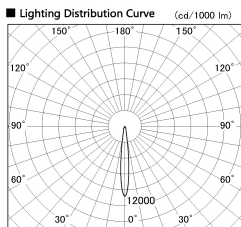

Item no. DD136-2815MW9040-R

Series Name: Cledy versa R-G
(DD136-AG-R)

Installation	Recessed mount
Type	Extra high-efficiency adjustable downlight : Antiglare
Fixture wattage	28W
Beam angle	12 deg
Color Temp.	4000K
CRI	Ra>90
Luminous	2404 lm
Body	Die-cast aluminum alloy
Body finish	N/A
Trim finish	White
Reflector finish	Mirror
IP Rate	IP20
Light source	COB module
Input Voltage	AC220~240V
Dimming Type	Non-Dimmable
Certificate	CE, CCC
Cut Hole	150mm