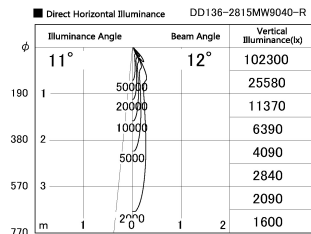

Item no. DD136-2815MW9040-R

Series Name: Cledy versa R-G
(DD136-AG-R)

Installation	Recessed mount
Type	Extra high-efficiency adjustable downlight : Antiglare
Fixture wattage	28W
Beam angle	12 deg
Color Temp.	4000K
CRI	Ra>90
Luminous	2404 lm
Body	Die-cast aluminum alloy
Body finish	N/A
Trim finish	White
Reflector finish	Mirror
IP Rate	IP20
Light source	COB module
Input Voltage	AC220~240V
Dimming Type	Non-Dimmable
Certificate	CE, CCC
Cut Hole	150mm