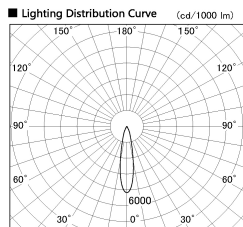

Item no. DD136-2820MW9040-R

Series Name: Cledy versa R-G  
(DD136-AG-R)

|                  |  |
|------------------|--|
| Installation     | Recessed mount   |
| Type             | Extra high-efficiency adjustable downlight : Antiglare |
| Fixture wattage  | 28W  |
| Beam angle       | 21 deg   |
| Color Temp.      | 4000K  |
| CRI              | Ra>90  |
| Luminous         | 2860 lm  |
| Body             | Die-cast aluminum alloy                                |
| Body finish      | N/A  |
| Trim finish      | White  |
| Reflector finish | Mirror   |
| IP Rate          | IP20   |
| Light source     | COB module   |
| Input Voltage    | AC220~240V   |
| Dimming Type     | Non-Dimmable   |
| Certificate      | CE, CCC  |
| Cut Hole         | 150mm  |