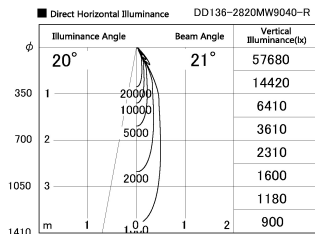

Item no. DD136-2820MW9040-R

Series Name: Cledy versa R-G
(DD136-AG-R)

Installation	Recessed mount
Type	Extra high-efficiency adjustable downlight : Antiglare
Fixture wattage	28W
Beam angle	21 deg
Color Temp.	4000K
CRI	Ra>90
Luminous	2860 lm
Body	Die-cast aluminum alloy
Body finish	N/A
Trim finish	White
Reflector finish	Mirror
IP Rate	IP20
Light source	COB module
Input Voltage	AC220~240V
Dimming Type	Non-Dimmable
Certificate	CE, CCC
Cut Hole	150mm