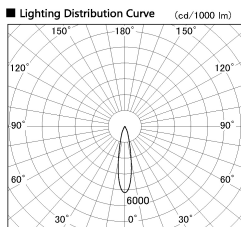

Item no. DD136-2820MW9040-R

Series Name: Cledy versa R-G
(DD136-AG-R)

Installation	Recessed mount
Type	Extra high-efficiency adjustable downlight : Antiglare
Fixture wattage	28W
Beam angle	21 deg
Color Temp.	4000K
CRI	Ra>90
Luminous	2860 lm
Body	Die-cast aluminum alloy
Body finish	N/A
Trim finish	White
Reflector finish	Mirror
IP Rate	IP20
Light source	COB module
Input Voltage	AC220~240V
Dimming Type	Non-Dimmable
Certificate	CE, CCC
Cut Hole	150mm