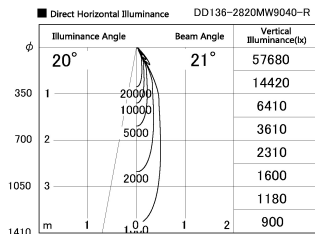

Item no. DD136-2820MW9040-R

Series Name: Cledy versa R-G  
(DD136-AG-R)

|                  |  |
|------------------|--|
| Installation     | Recessed mount   |
| Type             | Extra high-efficiency adjustable downlight : Antiglare |
| Fixture wattage  | 28W  |
| Beam angle       | 21 deg   |
| Color Temp.      | 4000K  |
| CRI              | Ra>90  |
| Luminous         | 2860 lm  |
| Body             | Die-cast aluminum alloy                                |
| Body finish      | N/A  |
| Trim finish      | White  |
| Reflector finish | Mirror   |
| IP Rate          | IP20   |
| Light source     | COB module   |
| Input Voltage    | AC220~240V   |
| Dimming Type     | Non-Dimmable   |
| Certificate      | CE, CCC  |
| Cut Hole         | 150mm  |