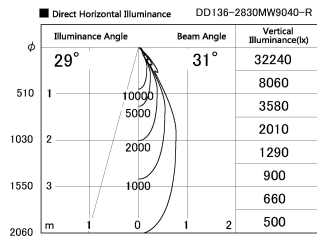

Item no. DD136-2830MW9040-R

Series Name: Cledy versa R-G
(DD136-AG-R)

Installation	Recessed mount
Type	Extra high-efficiency adjustable downlight : Antiglare
Fixture wattage	28W
Beam angle	31 deg
Color Temp.	4000K
CRI	Ra>90
Luminous	2835 lm
Body	Die-cast aluminum alloy
Body finish	N/A
Trim finish	White
Reflector finish	Mirror
IP Rate	IP20
Light source	COB module
Input Voltage	AC220~240V
Dimming Type	Non-Dimmable
Certificate	CE, CCC
Cut Hole	150mm