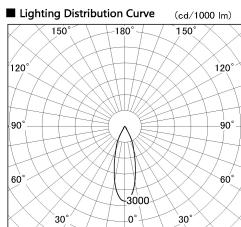

Item no. DD136-2830MW9040-R

Series Name: Cledy versa R-G
(DD136-AG-R)

Installation	Recessed mount
Type	Extra high-efficiency adjustable downlight : Antiglare
Fixture wattage	28W
Beam angle	31 deg
Color Temp.	4000K
CRI	Ra>90
Luminous	2835 lm
Body	Die-cast aluminum alloy
Body finish	N/A
Trim finish	White
Reflector finish	Mirror
IP Rate	IP20
Light source	COB module
Input Voltage	AC220~240V
Dimming Type	Non-Dimmable
Certificate	CE, CCC
Cut Hole	150mm