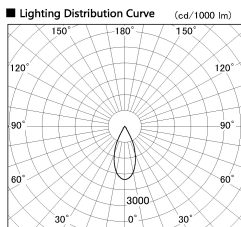

Item no. DD136-2840MW9040-R

Series Name: Cledy versa R-G
(DD136-AG-R)

Installation	Recessed mount
Type	Extra high-efficiency adjustable downlight : Antiglare
Fixture wattage	28W
Beam angle	42 deg
Color Temp.	4000K
CRI	Ra>90
Luminous	2812 lm
Body	Die-cast aluminum alloy
Body finish	N/A
Trim finish	White
Reflector finish	Mirror
IP Rate	IP20
Light source	COB module
Input Voltage	AC220~240V
Dimming Type	Non-Dimmable
Certificate	CE, CCC
Cut Hole	150mm