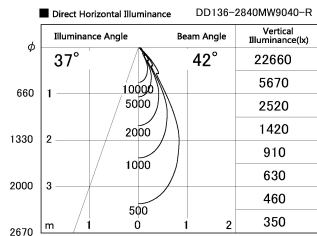

Item no. DD136-2840MW9040-R

Series Name: Cledy versa R-G
(DD136-AG-R)

Installation	Recessed mount
Type	Extra high-efficiency adjustable downlight : Antiglare
Fixture wattage	28W
Beam angle	42 deg
Color Temp.	4000K
CRI	Ra>90
Luminous	2812 lm
Body	Die-cast aluminum alloy
Body finish	N/A
Trim finish	White
Reflector finish	Mirror
IP Rate	IP20
Light source	COB module
Input Voltage	AC220~240V
Dimming Type	Non-Dimmable
Certificate	CE, CCC
Cut Hole	150mm