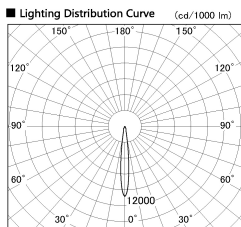

Item no. DD136-2615MW9040-R

Series Name: Cledy versa R-G  
(DD136-AG-R)

Installation	Recessed mount
Type	Extra high-efficiency adjustable downlight : Antiglare
Fixture wattage	23W
Beam angle	12 deg
Color Temp.	4000K
CRI	Ra>90
Luminous	2089 lm
Body	Die-cast aluminum alloy
Body finish	N/A
Trim finish	White
Reflector finish	Mirror
IP Rate	IP20
Light source	COB module
Input Voltage	AC220~240V
Dimming Type	Non-Dimmable
Certificate	CE, CCC
Cut Hole	150mm