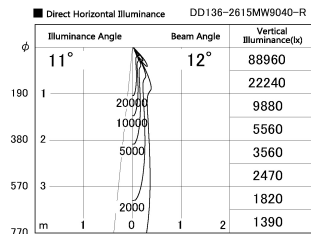

Item no. DD136-2615MW9040-R

Series Name: Cledy versa R-G  
(DD136-AG-R)

Installation	Recessed mount
Type	Extra high-efficiency adjustable downlight : Antiglare
Fixture wattage	23W
Beam angle	12 deg
Color Temp.	4000K
CRI	Ra>90
Luminous	2089 lm
Body	Die-cast aluminum alloy
Body finish	N/A
Trim finish	White
Reflector finish	Mirror
IP Rate	IP20
Light source	COB module
Input Voltage	AC220~240V
Dimming Type	Non-Dimmable
Certificate	CE, CCC
Cut Hole	150mm