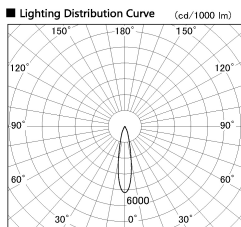

Item no. DD136-2620MW9040-R

Series Name: Cledy versa R-G
(DD136-AG-R)

Installation	Recessed mount
Type	Extra high-efficiency adjustable downlight : Antiglare
Fixture wattage	23W
Beam angle	21 deg
Color Temp.	4000K
CRI	Ra>90
Luminous	2489 lm
Body	Die-cast aluminum alloy
Body finish	N/A
Trim finish	White
Reflector finish	Mirror
IP Rate	IP20
Light source	COB module
Input Voltage	AC220~240V
Dimming Type	Non-Dimmable
Certificate	CE, CCC
Cut Hole	150mm