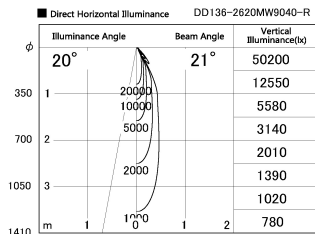

Item no. DD136-2620MW9040-R

Series Name: Cledy versa R-G
(DD136-AG-R)

Installation	Recessed mount
Type	Extra high-efficiency adjustable downlight : Antiglare
Fixture wattage	23W
Beam angle	21 deg
Color Temp.	4000K
CRI	Ra>90
Luminous	2489 lm
Body	Die-cast aluminum alloy
Body finish	N/A
Trim finish	White
Reflector finish	Mirror
IP Rate	IP20
Light source	COB module
Input Voltage	AC220~240V
Dimming Type	Non-Dimmable
Certificate	CE, CCC
Cut Hole	150mm