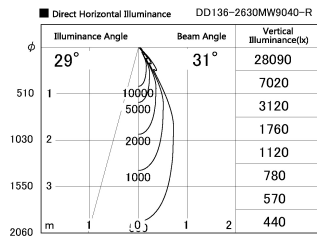

Item no. DD136-2630MW9040-R

Series Name: Cledy versa R-G
(DD136-AG-R)

Installation	Recessed mount
Type	Extra high-efficiency adjustable downlight : Antiglare
Fixture wattage	23W
Beam angle	31 deg
Color Temp.	4000K
CRI	Ra>90
Luminous	2470 lm
Body	Die-cast aluminum alloy
Body finish	N/A
Trim finish	White
Reflector finish	Mirror
IP Rate	IP20
Light source	COB module
Input Voltage	AC220~240V
Dimming Type	Non-Dimmable
Certificate	CE, CCC
Cut Hole	150mm