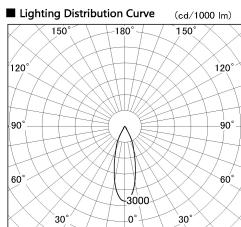

Item no. DD136-2630MW9040-R

Series Name: Cledy versa R-G
(DD136-AG-R)

Installation	Recessed mount
Type	Extra high-efficiency adjustable downlight : Antiglare
Fixture wattage	23W
Beam angle	31 deg
Color Temp.	4000K
CRI	Ra>90
Luminous	2470 lm
Body	Die-cast aluminum alloy
Body finish	N/A
Trim finish	White
Reflector finish	Mirror
IP Rate	IP20
Light source	COB module
Input Voltage	AC220~240V
Dimming Type	Non-Dimmable
Certificate	CE, CCC
Cut Hole	150mm