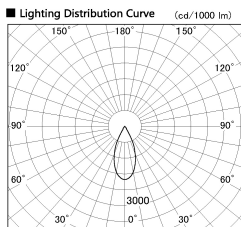

Item no. DD136-2640MW9040-R

Series Name: Cledy versa R-G
(DD136-AG-R)

Installation	Recessed mount
Type	Extra high-efficiency adjustable downlight : Antiglare
Fixture wattage	23W
Beam angle	42 deg
Color Temp.	4000K
CRI	Ra>90
Luminous	2451 lm
Body	Die-cast aluminum alloy
Body finish	N/A
Trim finish	White
Reflector finish	Mirror
IP Rate	IP20
Light source	COB module
Input Voltage	AC220~240V
Dimming Type	Non-Dimmable
Certificate	CE, CCC
Cut Hole	150mm