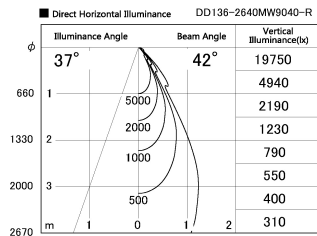

Item no. DD136-2640MW9040-R

Series Name: Cledy versa R-G
(DD136-AG-R)

Installation	Recessed mount
Type	Extra high-efficiency adjustable downlight : Antiglare
Fixture wattage	23W
Beam angle	42 deg
Color Temp.	4000K
CRI	Ra>90
Luminous	2451 lm
Body	Die-cast aluminum alloy
Body finish	N/A
Trim finish	White
Reflector finish	Mirror
IP Rate	IP20
Light source	COB module
Input Voltage	AC220~240V
Dimming Type	Non-Dimmable
Certificate	CE, CCC
Cut Hole	150mm