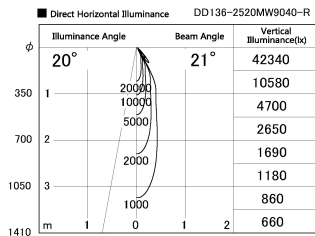

Item no. DD136-2520MW9040-R

Series Name: Cledy versa R-G
(DD136-AG-R)

Installation	Recessed mount
Type	Extra high-efficiency adjustable downlight : Antiglare
Fixture wattage	23W
Beam angle	21 deg
Color Temp.	4000K
CRI	Ra>90
Luminous	2173 lm
Body	Die-cast aluminum alloy
Body finish	N/A
Trim finish	White
Reflector finish	Mirror
IP Rate	IP20
Light source	COB module
Input Voltage	AC220~240V
Dimming Type	Non-Dimmable
Certificate	CE, CCC
Cut Hole	125mm