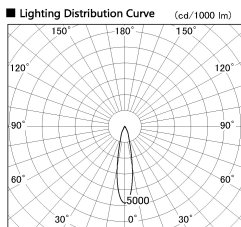

Item no. DD136-2520MW9040-R

Series Name: Cledy versa R-G
(DD136-AG-R)

Installation	Recessed mount
Type	Extra high-efficiency adjustable downlight : Antiglare
Fixture wattage	23W
Beam angle	21 deg
Color Temp.	4000K
CRI	Ra>90
Luminous	2173 lm
Body	Die-cast aluminum alloy
Body finish	N/A
Trim finish	White
Reflector finish	Mirror
IP Rate	IP20
Light source	COB module
Input Voltage	AC220~240V
Dimming Type	Non-Dimmable
Certificate	CE, CCC
Cut Hole	125mm