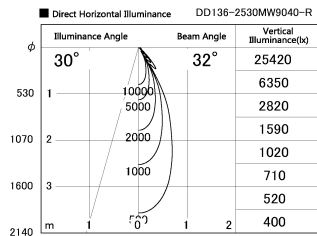

Item no. DD136-2530MW9040-R

Series Name: Cledy versa R-G
(DD136-AG-R)

Installation	Recessed mount
Type	Extra high-efficiency adjustable downlight : Antiglare
Fixture wattage	23W
Beam angle	32 deg
Color Temp.	4000K
CRI	Ra>90
Luminous	2226 lm
Body	Die-cast aluminum alloy
Body finish	N/A
Trim finish	White
Reflector finish	Mirror
IP Rate	IP20
Light source	COB module
Input Voltage	AC220~240V
Dimming Type	Non-Dimmable
Certificate	CE, CCC
Cut Hole	125mm