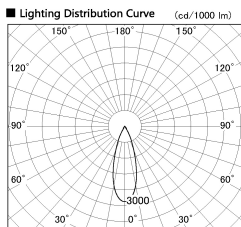

Item no. DD136-2530MW9040-R

Series Name: Cledy versa R-G
(DD136-AG-R)

Installation	Recessed mount
Type	Extra high-efficiency adjustable downlight : Antiglare
Fixture wattage	23W
Beam angle	32 deg
Color Temp.	4000K
CRI	Ra>90
Luminous	2226 lm
Body	Die-cast aluminum alloy
Body finish	N/A
Trim finish	White
Reflector finish	Mirror
IP Rate	IP20
Light source	COB module
Input Voltage	AC220~240V
Dimming Type	Non-Dimmable
Certificate	CE, CCC
Cut Hole	125mm