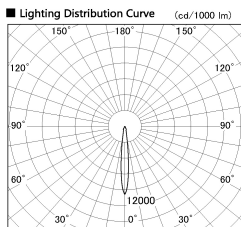

Item no. DD136-2015MW9040-R

Series Name: Cledy versa R-G
(DD136-AG-R)

Installation	Recessed mount
Type	Extra high-efficiency adjustable downlight : Antiglare
Fixture wattage	20W
Beam angle	12 deg
Color Temp.	4000K
CRI	Ra>90
Luminous	1462 lm
Body	Die-cast aluminum alloy
Body finish	N/A
Trim finish	White
Reflector finish	Mirror
IP Rate	IP20
Light source	COB module
Input Voltage	AC220~240V
Dimming Type	Non-Dimmable
Certificate	CE, CCC
Cut Hole	125mm