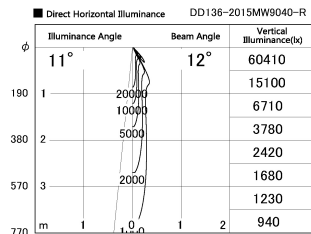

Item no. DD136-2015MW9040-R

Series Name: Cledy versa R-G
(DD136-AG-R)

Installation	Recessed mount
Type	Extra high-efficiency adjustable downlight : Antiglare
Fixture wattage	20W
Beam angle	12 deg
Color Temp.	4000K
CRI	Ra>90
Luminous	1462 lm
Body	Die-cast aluminum alloy
Body finish	N/A
Trim finish	White
Reflector finish	Mirror
IP Rate	IP20
Light source	COB module
Input Voltage	AC220~240V
Dimming Type	Non-Dimmable
Certificate	CE, CCC
Cut Hole	125mm