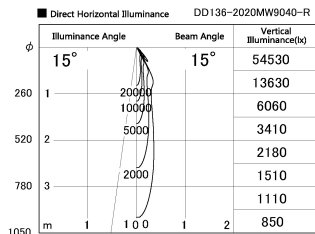

Item no. DD136-2020MW9040-R

Series Name: Cledy versa R-G
(DD136-AG-R)

Installation	Recessed mount
Type	Extra high-efficiency adjustable downlight : Antiglare
Fixture wattage	20W
Beam angle	15 deg
Color Temp.	4000K
CRI	Ra>90
Luminous	1694 lm
Body	Die-cast aluminum alloy
Body finish	N/A
Trim finish	White
Reflector finish	Mirror
IP Rate	IP20
Light source	COB module
Input Voltage	AC220~240V
Dimming Type	Non-Dimmable
Certificate	CE, CCC
Cut Hole	125mm