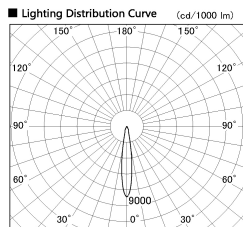

Item no. DD136-2020MW9040-R

Series Name: Cledy versa R-G
(DD136-AG-R)

Installation	Recessed mount
Type	Extra high-efficiency adjustable downlight : Antiglare
Fixture wattage	20W
Beam angle	15 deg
Color Temp.	4000K
CRI	Ra>90
Luminous	1694 lm
Body	Die-cast aluminum alloy
Body finish	N/A
Trim finish	White
Reflector finish	Mirror
IP Rate	IP20
Light source	COB module
Input Voltage	AC220~240V
Dimming Type	Non-Dimmable
Certificate	CE, CCC
Cut Hole	125mm