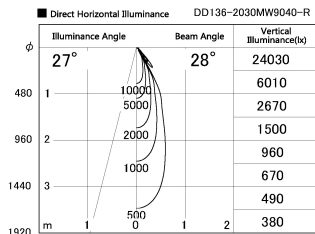

Item no. DD136-2030MW9040-R

Series Name: Cledy versa R-G
(DD136-AG-R)

Installation	Recessed mount
Type	Extra high-efficiency adjustable downlight : Antiglare
Fixture wattage	20W
Beam angle	28 deg
Color Temp.	4000K
CRI	Ra>90
Luminous	1741 lm
Body	Die-cast aluminum alloy
Body finish	N/A
Trim finish	White
Reflector finish	Mirror
IP Rate	IP20
Light source	COB module
Input Voltage	AC220~240V
Dimming Type	Non-Dimmable
Certificate	CE, CCC
Cut Hole	125mm