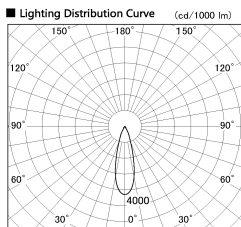

Item no. DD136-2030MW9040-R

Series Name: Cledy versa R-G
(DD136-AG-R)

Installation	Recessed mount
Type	Extra high-efficiency adjustable downlight : Antiglare
Fixture wattage	20W
Beam angle	28 deg
Color Temp.	4000K
CRI	Ra>90
Luminous	1741 lm
Body	Die-cast aluminum alloy
Body finish	N/A
Trim finish	White
Reflector finish	Mirror
IP Rate	IP20
Light source	COB module
Input Voltage	AC220~240V
Dimming Type	Non-Dimmable
Certificate	CE, CCC
Cut Hole	125mm