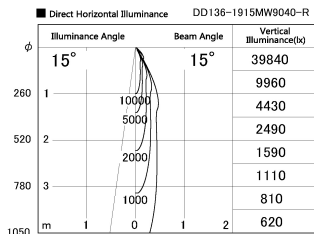

Item no. DD136-1915MW9040-R

Series Name: Cledy versa R-G
(DD136-AG-R)

Installation	Recessed mount
Type	Extra high-efficiency adjustable downlight : Antiglare
Fixture wattage	18.6W
Beam angle	15 deg
Color Temp.	4000K
CRI	Ra>90
Luminous	1339 lm
Body	Die-cast aluminum alloy
Body finish	N/A
Trim finish	White
Reflector finish	Mirror
IP Rate	IP20
Light source	COB module
Input Voltage	AC220~240V
Dimming Type	Non-Dimmable
Certificate	CE, CCC
Cut Hole	100mm