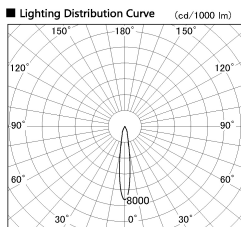

Item no. DD136-1915MW9040-R

Series Name: Cledy versa R-G
(DD136-AG-R)

Installation	Recessed mount
Type	Extra high-efficiency adjustable downlight : Antiglare
Fixture wattage	18.6W
Beam angle	15 deg
Color Temp.	4000K
CRI	Ra>90
Luminous	1339 lm
Body	Die-cast aluminum alloy
Body finish	N/A
Trim finish	White
Reflector finish	Mirror
IP Rate	IP20
Light source	COB module
Input Voltage	AC220~240V
Dimming Type	Non-Dimmable
Certificate	CE, CCC
Cut Hole	100mm