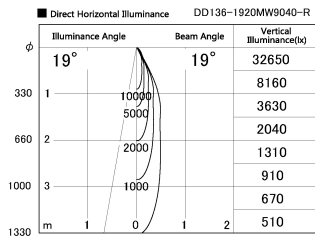

Item no. DD136-1920MW9040-R

Series Name: Cledy versa R-G
(DD136-AG-R)

Installation	Recessed mount
Type	Extra high-efficiency adjustable downlight : Antiglare
Fixture wattage	18.6W
Beam angle	19 deg
Color Temp.	4000K
CRI	Ra>90
Luminous	1406 lm
Body	Die-cast aluminum alloy
Body finish	N/A
Trim finish	White
Reflector finish	Mirror
IP Rate	IP20
Light source	COB module
Input Voltage	AC220~240V
Dimming Type	Non-Dimmable
Certificate	CE, CCC
Cut Hole	100mm