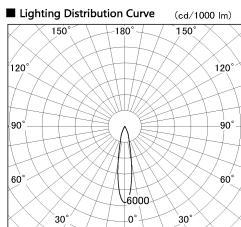

Item no. DD136-1920MW9040-R

Series Name: Cledy versa R-G
(DD136-AG-R)

Installation	Recessed mount
Type	Extra high-efficiency adjustable downlight : Antiglare
Fixture wattage	18.6W
Beam angle	19 deg
Color Temp.	4000K
CRI	Ra>90
Luminous	1406 lm
Body	Die-cast aluminum alloy
Body finish	N/A
Trim finish	White
Reflector finish	Mirror
IP Rate	IP20
Light source	COB module
Input Voltage	AC220~240V
Dimming Type	Non-Dimmable
Certificate	CE, CCC
Cut Hole	100mm