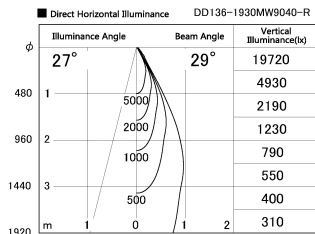

Item no. DD136-1930MW9040-R

Series Name: Cledy versa R-G
(DD136-AG-R)

Installation	Recessed mount
Type	Extra high-efficiency adjustable downlight : Antiglare
Fixture wattage	18.6W
Beam angle	29 deg
Color Temp.	4000K
CRI	Ra>90
Luminous	1539 lm
Body	Die-cast aluminum alloy
Body finish	N/A
Trim finish	White
Reflector finish	Mirror
IP Rate	IP20
Light source	COB module
Input Voltage	AC220~240V
Dimming Type	Non-Dimmable
Certificate	CE, CCC
Cut Hole	100mm