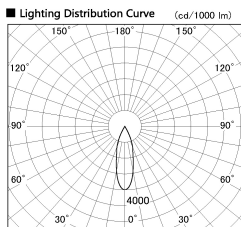

Item no. DD136-1930MW9040-R

Series Name: Cledy versa R-G
(DD136-AG-R)

Installation	Recessed mount
Type	Extra high-efficiency adjustable downlight : Antiglare
Fixture wattage	18.6W
Beam angle	29 deg
Color Temp.	4000K
CRI	Ra>90
Luminous	1539 lm
Body	Die-cast aluminum alloy
Body finish	N/A
Trim finish	White
Reflector finish	Mirror
IP Rate	IP20
Light source	COB module
Input Voltage	AC220~240V
Dimming Type	Non-Dimmable
Certificate	CE, CCC
Cut Hole	100mm