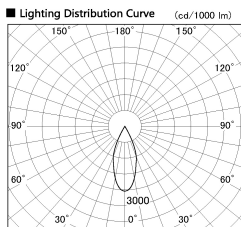

Item no. DD136-1940MW9040-R

Series Name: Cledy versa R-G
(DD136-AG-R)

Installation	Recessed mount
Type	Extra high-efficiency adjustable downlight : Antiglare
Fixture wattage	18.6W
Beam angle	40 deg
Color Temp.	4000K
CRI	Ra>90
Luminous	1567 lm
Body	Die-cast aluminum alloy
Body finish	N/A
Trim finish	White
Reflector finish	Mirror
IP Rate	IP20
Light source	COB module
Input Voltage	AC220~240V
Dimming Type	Non-Dimmable
Certificate	CE, CCC
Cut Hole	100mm