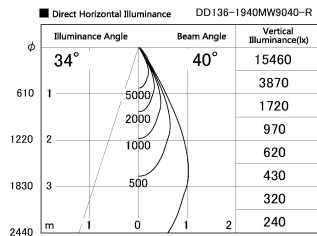

Item no. DD136-1940MW9040-R

Series Name: Cledy versa R-G
(DD136-AG-R)

Installation	Recessed mount
Type	Extra high-efficiency adjustable downlight : Antiglare
Fixture wattage	18.6W
Beam angle	40 deg
Color Temp.	4000K
CRI	Ra>90
Luminous	1567 lm
Body	Die-cast aluminum alloy
Body finish	N/A
Trim finish	White
Reflector finish	Mirror
IP Rate	IP20
Light source	COB module
Input Voltage	AC220~240V
Dimming Type	Non-Dimmable
Certificate	CE, CCC
Cut Hole	100mm