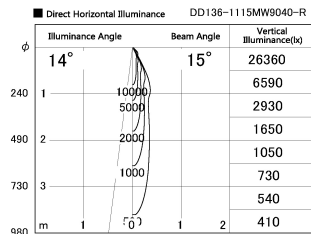

Item no. DD136-1115MW9040-R

Series Name: Cledy versa R-G  
(DD136-AG-R)

|                  |  |
|------------------|--|
| Installation     | Recessed mount   |
| Type             | Extra high-efficiency adjustable downlight : Antiglare |
| Fixture wattage  | 10.5W  |
| Beam angle       | 15 deg   |
| Color Temp.      | 4000K  |
| CRI              | Ra>90  |
| Luminous         | 820 lm   |
| Body             | Die-cast aluminum alloy                                |
| Body finish      | N/A  |
| Trim finish      | White  |
| Reflector finish | Mirror   |
| IP Rate          | IP20   |
| Light source     | COB module   |
| Input Voltage    | AC220~240V   |
| Dimming Type     | Non-Dimmable   |
| Certificate      | CE, CCC  |
| Cut Hole         | 100mm  |