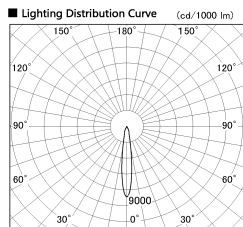

Item no. DD136-1115MW9040-R

Series Name: Cledy versa R-G  
(DD136-AG-R)

|                  |  |
|------------------|--|
| Installation     | Recessed mount   |
| Type             | Extra high-efficiency adjustable downlight : Antiglare |
| Fixture wattage  | 10.5W  |
| Beam angle       | 15 deg   |
| Color Temp.      | 4000K  |
| CRI              | Ra>90  |
| Luminous         | 820 lm   |
| Body             | Die-cast aluminum alloy                                |
| Body finish      | N/A  |
| Trim finish      | White  |
| Reflector finish | Mirror   |
| IP Rate          | IP20   |
| Light source     | COB module   |
| Input Voltage    | AC220~240V   |
| Dimming Type     | Non-Dimmable   |
| Certificate      | CE, CCC  |
| Cut Hole         | 100mm  |