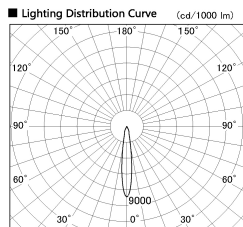

Item no. DD136-1115MW9040-R

Series Name: Cledy versa R-G
(DD136-AG-R)

Installation	Recessed mount
Type	Extra high-efficiency adjustable downlight : Antiglare
Fixture wattage	10.5W
Beam angle	15 deg
Color Temp.	4000K
CRI	Ra>90
Luminous	820 lm
Body	Die-cast aluminum alloy
Body finish	N/A
Trim finish	White
Reflector finish	Mirror
IP Rate	IP20
Light source	COB module
Input Voltage	AC220~240V
Dimming Type	Non-Dimmable
Certificate	CE, CCC
Cut Hole	100mm