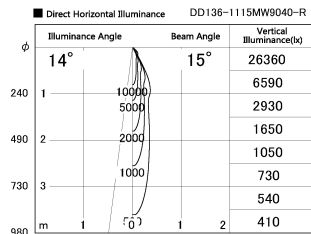

Item no. DD136-1115MW9040-R

Series Name: Cledy versa R-G
(DD136-AG-R)

Installation	Recessed mount
Type	Extra high-efficiency adjustable downlight : Antiglare
Fixture wattage	10.5W
Beam angle	15 deg
Color Temp.	4000K
CRI	Ra>90
Luminous	820 lm
Body	Die-cast aluminum alloy
Body finish	N/A
Trim finish	White
Reflector finish	Mirror
IP Rate	IP20
Light source	COB module
Input Voltage	AC220~240V
Dimming Type	Non-Dimmable
Certificate	CE, CCC
Cut Hole	100mm