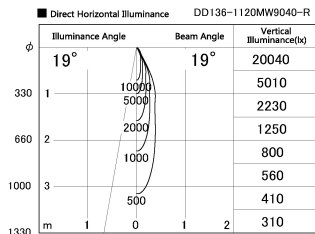

Item no. DD136-1120MW9040-R

Series Name: Cledy versa R-G  
(DD136-AG-R)

Installation	Recessed mount
Type	Extra high-efficiency adjustable downlight : Antiglare
Fixture wattage	10.5W
Beam angle	19 deg
Color Temp.	4000K
CRI	Ra>90
Luminous	863 lm
Body	Die-cast aluminum alloy
Body finish	N/A
Trim finish	White
Reflector finish	Mirror
IP Rate	IP20
Light source	COB module
Input Voltage	AC220~240V
Dimming Type	Non-Dimmable
Certificate	CE, CCC
Cut Hole	100mm