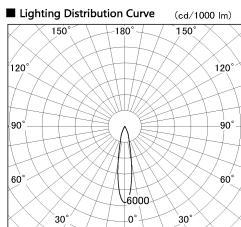

Item no. DD136-1120MW9040-R

Series Name: Cledy versa R-G  
(DD136-AG-R)

Installation	Recessed mount
Type	Extra high-efficiency adjustable downlight : Antiglare
Fixture wattage	10.5W
Beam angle	19 deg
Color Temp.	4000K
CRI	Ra>90
Luminous	863 lm
Body	Die-cast aluminum alloy
Body finish	N/A
Trim finish	White
Reflector finish	Mirror
IP Rate	IP20
Light source	COB module
Input Voltage	AC220~240V
Dimming Type	Non-Dimmable
Certificate	CE, CCC
Cut Hole	100mm