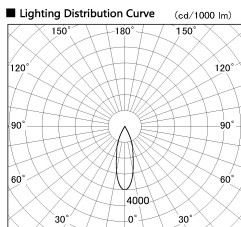

Item no. DD136-1130MW9040-R

Series Name: Cledy versa R-G
(DD136-AG-R)

Installation	Recessed mount
Type	Extra high-efficiency adjustable downlight : Antiglare
Fixture wattage	10.5W
Beam angle	29 deg
Color Temp.	4000K
CRI	Ra>90
Luminous	940 lm
Body	Die-cast aluminum alloy
Body finish	N/A
Trim finish	White
Reflector finish	Mirror
IP Rate	IP20
Light source	COB module
Input Voltage	AC220~240V
Dimming Type	Non-Dimmable
Certificate	CE, CCC
Cut Hole	100mm