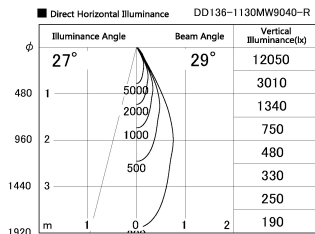

Item no. DD136-1130MW9040-R

Series Name: Cledy versa R-G
(DD136-AG-R)

Installation	Recessed mount
Type	Extra high-efficiency adjustable downlight : Antiglare
Fixture wattage	10.5W
Beam angle	29 deg
Color Temp.	4000K
CRI	Ra>90
Luminous	940 lm
Body	Die-cast aluminum alloy
Body finish	N/A
Trim finish	White
Reflector finish	Mirror
IP Rate	IP20
Light source	COB module
Input Voltage	AC220~240V
Dimming Type	Non-Dimmable
Certificate	CE, CCC
Cut Hole	100mm