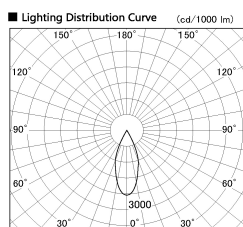

Item no. DD136-1140MW9040-R

Series Name: Cledy versa R-G
(DD136-AG-R)

Installation	Recessed mount
Type	Extra high-efficiency adjustable downlight : Antiglare
Fixture wattage	10.5W
Beam angle	40 deg
Color Temp.	4000K
CRI	Ra>90
Luminous	958 lm
Body	Die-cast aluminum alloy
Body finish	N/A
Trim finish	White
Reflector finish	Mirror
IP Rate	IP20
Light source	COB module
Input Voltage	AC220~240V
Dimming Type	Non-Dimmable
Certificate	CE, CCC
Cut Hole	100mm