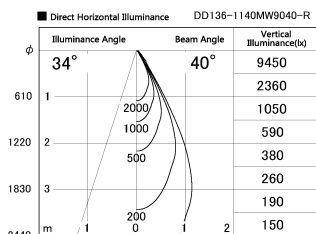

Item no. DD136-1140MW9040-R

Series Name: Cledy versa R-G
(DD136-AG-R)

Installation	Recessed mount
Type	Extra high-efficiency adjustable downlight : Antiglare
Fixture wattage	10.5W
Beam angle	40 deg
Color Temp.	4000K
CRI	Ra>90
Luminous	958 lm
Body	Die-cast aluminum alloy
Body finish	N/A
Trim finish	White
Reflector finish	Mirror
IP Rate	IP20
Light source	COB module
Input Voltage	AC220~240V
Dimming Type	Non-Dimmable
Certificate	CE, CCC
Cut Hole	100mm