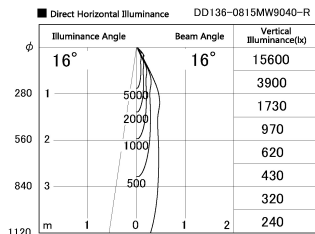

Item no. DD136-0815MW9040-R

Series Name: Cledy versa R-G  
(DD136-AG-R)

|                  |  |
|------------------|--|
| Installation     | Recessed mount   |
| Type             | Extra high-efficiency adjustable downlight : Antiglare |
| Fixture wattage  | 7.5W   |
| Beam angle       | 16deg  |
| Color Temp.      | 4000K  |
| CRI              | Ra>90  |
| Luminous         | 545 lm   |
| Body             | Die-cast aluminum alloy                                |
| Body finish      | N/A  |
| Trim finish      | White  |
| Reflector finish | Mirror   |
| IP Rate          | IP20   |
| Light source     | COB module   |
| Input Voltage    | AC220~240V   |
| Dimming Type     | Non-Dimmable   |
| Certificate      | CE, CCC  |
| Cut Hole         | 100mm  |