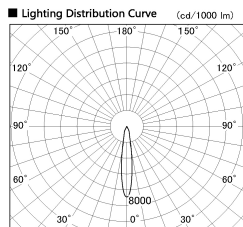

Item no. DD136-0815MW9040-R

Series Name: Cledy versa R-G  
(DD136-AG-R)

|                  |  |
|------------------|--|
| Installation     | Recessed mount   |
| Type             | Extra high-efficiency adjustable downlight : Antiglare |
| Fixture wattage  | 7.5W   |
| Beam angle       | 16deg  |
| Color Temp.      | 4000K  |
| CRI              | Ra>90  |
| Luminous         | 545 lm   |
| Body             | Die-cast aluminum alloy                                |
| Body finish      | N/A  |
| Trim finish      | White  |
| Reflector finish | Mirror   |
| IP Rate          | IP20   |
| Light source     | COB module   |
| Input Voltage    | AC220~240V   |
| Dimming Type     | Non-Dimmable   |
| Certificate      | CE, CCC  |
| Cut Hole         | 100mm  |