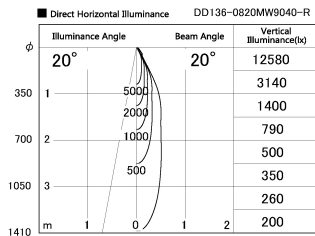

Item no. DD136-0820MW9040-R

Series Name: Cledy versa R-G
(DD136-AG-R)

Installation	Recessed mount
Type	Extra high-efficiency adjustable downlight : Antiglare
Fixture wattage	7.5W
Beam angle	20deg
Color Temp.	4000K
CRI	Ra>90
Luminous	581 lm
Body	Die-cast aluminum alloy
Body finish	N/A
Trim finish	White
Reflector finish	Mirror
IP Rate	IP20
Light source	COB module
Input Voltage	AC220~240V
Dimming Type	Non-Dimmable
Certificate	CE, CCC
Cut Hole	100mm