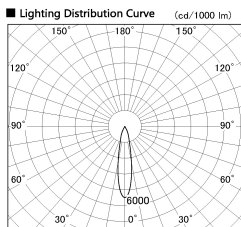

Item no. DD136-0820MW9040-R

Series Name: Cledy versa R-G
(DD136-AG-R)

Installation	Recessed mount
Type	Extra high-efficiency adjustable downlight : Antiglare
Fixture wattage	7.5W
Beam angle	20deg
Color Temp.	4000K
CRI	Ra>90
Luminous	581 lm
Body	Die-cast aluminum alloy
Body finish	N/A
Trim finish	White
Reflector finish	Mirror
IP Rate	IP20
Light source	COB module
Input Voltage	AC220~240V
Dimming Type	Non-Dimmable
Certificate	CE, CCC
Cut Hole	100mm