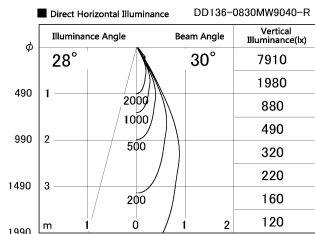

Item no. DD136-0830MW9040-R

Series Name: Cledy versa R-G  
(DD136-AG-R)

Installation	Recessed mount
Type	Extra high-efficiency adjustable downlight : Antiglare
Fixture wattage	7.5W
Beam angle	30deg
Color Temp.	4000K
CRI	Ra>90
Luminous	636 lm
Body	Die-cast aluminum alloy
Body finish	N/A
Trim finish	White
Reflector finish	Mirror
IP Rate	IP20
Light source	COB module
Input Voltage	AC220~240V
Dimming Type	Non-Dimmable
Certificate	CE, CCC
Cut Hole	100mm