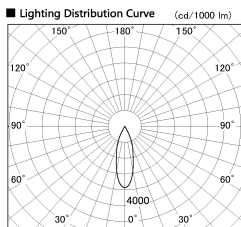

Item no. DD136-0830MW9040-R

Series Name: Cledy versa R-G  
(DD136-AG-R)

Installation	Recessed mount
Type	Extra high-efficiency adjustable downlight : Antiglare
Fixture wattage	7.5W
Beam angle	30deg
Color Temp.	4000K
CRI	Ra>90
Luminous	636 lm
Body	Die-cast aluminum alloy
Body finish	N/A
Trim finish	White
Reflector finish	Mirror
IP Rate	IP20
Light source	COB module
Input Voltage	AC220~240V
Dimming Type	Non-Dimmable
Certificate	CE, CCC
Cut Hole	100mm