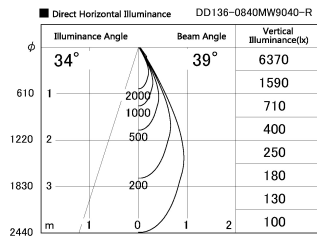

Item no. DD136-0840MW9040-R

Series Name: Cledy versa R-G
(DD136-AG-R)

| | |
|------------------|--|
| Installation | Recessed mount |
| Type | Extra high-efficiency adjustable downlight : Antiglare |
| Fixture wattage | 7.5W |
| Beam angle | 39deg |
| Color Temp. | 4000K |
| CRI | Ra>90 |
| Luminous | 645 lm |
| Body | Die-cast aluminum alloy |
| Body finish | N/A |
| Trim finish | White |
| Reflector finish | Mirror |
| IP Rate | IP20 |
| Light source | COB module |
| Input Voltage | AC220~240V |
| Dimming Type | Non-Dimmable |
| Certificate | CE, CCC |
| Cut Hole | 100mm |