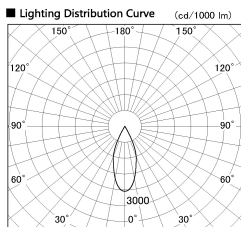

Item no. DD136-0840MW9040-R

Series Name: Cledy versa R-G
(DD136-AG-R)

| | |
|------------------|--|
| Installation | Recessed mount |
| Type | Extra high-efficiency adjustable downlight : Antiglare |
| Fixture wattage | 7.5W |
| Beam angle | 39deg |
| Color Temp. | 4000K |
| CRI | Ra>90 |
| Luminous | 645 lm |
| Body | Die-cast aluminum alloy |
| Body finish | N/A |
| Trim finish | White |
| Reflector finish | Mirror |
| IP Rate | IP20 |
| Light source | COB module |
| Input Voltage | AC220~240V |
| Dimming Type | Non-Dimmable |
| Certificate | CE, CCC |
| Cut Hole | 100mm |