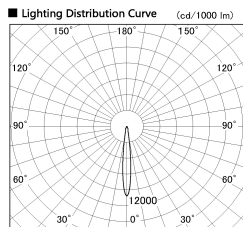

Item no. DD136-3515MB9027-R

Series Name: Cledy versa R-G
(DD136-AG-R)

Installation	Recessed mount
Type	Extra high-efficiency adjustable downlight : Antiglare
Fixture wattage	36W
Beam angle	12 deg
Color Temp.	2700K
CRI	Ra>90
Luminous	2914 lm
Body	Die-cast aluminum alloy
Body finish	N/A
Trim finish	Black
Reflector finish	Mirror
IP Rate	IP20
Light source	COB module
Input Voltage	AC220~240V
Dimming Type	Non-Dimmable
Certificate	CE, CCC
Cut Hole	150mm