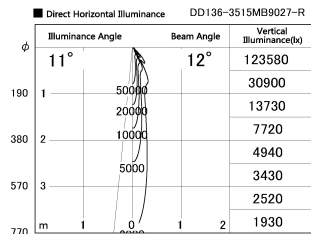

Item no. DD136-3515MB9027-R

Series Name: Cledy versa R-G
(DD136-AG-R)

Installation	Recessed mount
Type	Extra high-efficiency adjustable downlight : Antiglare
Fixture wattage	36W
Beam angle	12 deg
Color Temp.	2700K
CRI	Ra>90
Luminous	2914 lm
Body	Die-cast aluminum alloy
Body finish	N/A
Trim finish	Black
Reflector finish	Mirror
IP Rate	IP20
Light source	COB module
Input Voltage	AC220~240V
Dimming Type	Non-Dimmable
Certificate	CE, CCC
Cut Hole	150mm