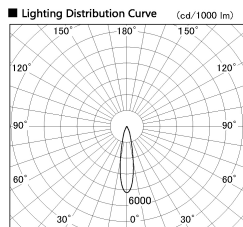

Item no. DD136-3520MB9027-R

Series Name: Cledy versa R-G  
(DD136-AG-R)

Installation	Recessed mount
Type	Extra high-efficiency adjustable downlight : Antiglare
Fixture wattage	36W
Beam angle	21 deg
Color Temp.	2700K
CRI	Ra>90
Luminous	3466 lm
Body	Die-cast aluminum alloy
Body finish	N/A
Trim finish	Black
Reflector finish	Mirror
IP Rate	IP20
Light source	COB module
Input Voltage	AC220~240V
Dimming Type	Non-Dimmable
Certificate	CE, CCC
Cut Hole	150mm