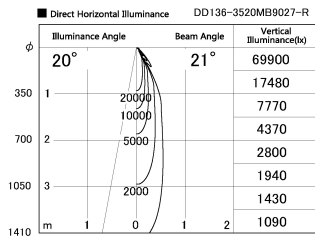

Item no. DD136-3520MB9027-R

Series Name: Cledy versa R-G  
(DD136-AG-R)

Installation	Recessed mount
Type	Extra high-efficiency adjustable downlight : Antiglare
Fixture wattage	36W
Beam angle	21 deg
Color Temp.	2700K
CRI	Ra>90
Luminous	3466 lm
Body	Die-cast aluminum alloy
Body finish	N/A
Trim finish	Black
Reflector finish	Mirror
IP Rate	IP20
Light source	COB module
Input Voltage	AC220~240V
Dimming Type	Non-Dimmable
Certificate	CE, CCC
Cut Hole	150mm