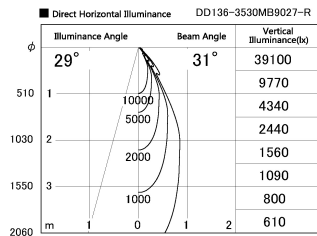

Item no. DD136-3530MB9027-R

Series Name: Cledy versa R-G
(DD136-AG-R)

Installation	Recessed mount
Type	Extra high-efficiency adjustable downlight : Antiglare
Fixture wattage	36W
Beam angle	31 deg
Color Temp.	2700K
CRI	Ra>90
Luminous	3438 lm
Body	Die-cast aluminum alloy
Body finish	N/A
Trim finish	Black
Reflector finish	Mirror
IP Rate	IP20
Light source	COB module
Input Voltage	AC220~240V
Dimming Type	Non-Dimmable
Certificate	CE, CCC
Cut Hole	150mm