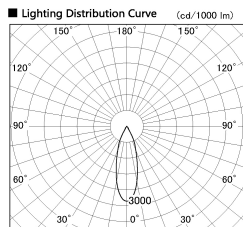

Item no. DD136-3530MB9027-R

Series Name: Cledy versa R-G
(DD136-AG-R)

Installation	Recessed mount
Type	Extra high-efficiency adjustable downlight : Antiglare
Fixture wattage	36W
Beam angle	31 deg
Color Temp.	2700K
CRI	Ra>90
Luminous	3438 lm
Body	Die-cast aluminum alloy
Body finish	N/A
Trim finish	Black
Reflector finish	Mirror
IP Rate	IP20
Light source	COB module
Input Voltage	AC220~240V
Dimming Type	Non-Dimmable
Certificate	CE, CCC
Cut Hole	150mm