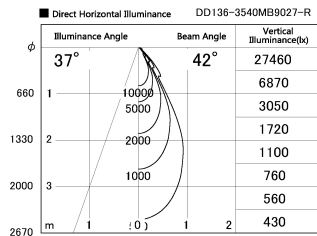

Item no. DD136-3540MB9027-R

Series Name: Cledy versa R-G  
(DD136-AG-R)

Installation	Recessed mount
Type	Extra high-efficiency adjustable downlight : Antiglare
Fixture wattage	36W
Beam angle	42 deg
Color Temp.	2700K
CRI	Ra>90
Luminous	3408 lm
Body	Die-cast aluminum alloy
Body finish	N/A
Trim finish	Black
Reflector finish	Mirror
IP Rate	IP20
Light source	COB module
Input Voltage	AC220~240V
Dimming Type	Non-Dimmable
Certificate	CE, CCC
Cut Hole	150mm