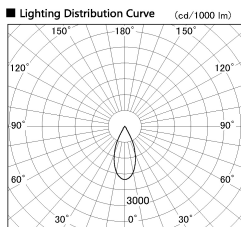

Item no. DD136-3540MB9027-R

Series Name: Cledy versa R-G  
(DD136-AG-R)

Installation	Recessed mount
Type	Extra high-efficiency adjustable downlight : Antiglare
Fixture wattage	36W
Beam angle	42 deg
Color Temp.	2700K
CRI	Ra>90
Luminous	3408 lm
Body	Die-cast aluminum alloy
Body finish	N/A
Trim finish	Black
Reflector finish	Mirror
IP Rate	IP20
Light source	COB module
Input Voltage	AC220~240V
Dimming Type	Non-Dimmable
Certificate	CE, CCC
Cut Hole	150mm