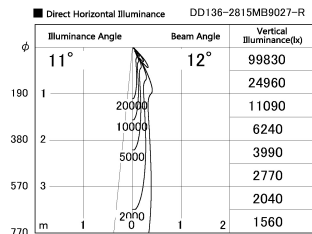

Item no. DD136-2815MB9027-R

Series Name: Cledy versa R-G
(DD136-AG-R)

Installation	Recessed mount
Type	Extra high-efficiency adjustable downlight : Antiglare
Fixture wattage	28W
Beam angle	12 deg
Color Temp.	2700K
CRI	Ra>90
Luminous	2346 lm
Body	Die-cast aluminum alloy
Body finish	N/A
Trim finish	Black
Reflector finish	Mirror
IP Rate	IP20
Light source	COB module
Input Voltage	AC220~240V
Dimming Type	Non-Dimmable
Certificate	CE, CCC
Cut Hole	150mm