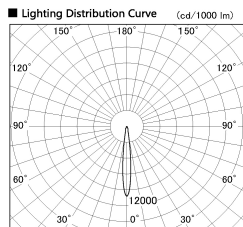

Item no. DD136-2815MB9027-R

Series Name: Cledy versa R-G
(DD136-AG-R)

Installation	Recessed mount
Type	Extra high-efficiency adjustable downlight : Antiglare
Fixture wattage	28W
Beam angle	12 deg
Color Temp.	2700K
CRI	Ra>90
Luminous	2346 lm
Body	Die-cast aluminum alloy
Body finish	N/A
Trim finish	Black
Reflector finish	Mirror
IP Rate	IP20
Light source	COB module
Input Voltage	AC220~240V
Dimming Type	Non-Dimmable
Certificate	CE, CCC
Cut Hole	150mm