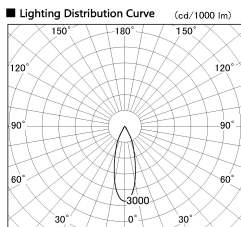

Item no. DD136-2830MB9027-R

Series Name: Cledy versa R-G
(DD136-AG-R)

Installation	Recessed mount
Type	Extra high-efficiency adjustable downlight : Antiglare
Fixture wattage	28W
Beam angle	31 deg
Color Temp.	2700K
CRI	Ra>90
Luminous	2768 lm
Body	Die-cast aluminum alloy
Body finish	N/A
Trim finish	Black
Reflector finish	Mirror
IP Rate	IP20
Light source	COB module
Input Voltage	AC220~240V
Dimming Type	Non-Dimmable
Certificate	CE, CCC
Cut Hole	150mm