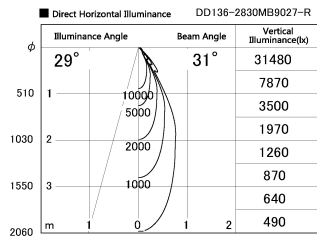

Item no. DD136-2830MB9027-R

Series Name: Cledy versa R-G
(DD136-AG-R)

Installation	Recessed mount
Type	Extra high-efficiency adjustable downlight : Antiglare
Fixture wattage	28W
Beam angle	31 deg
Color Temp.	2700K
CRI	Ra>90
Luminous	2768 lm
Body	Die-cast aluminum alloy
Body finish	N/A
Trim finish	Black
Reflector finish	Mirror
IP Rate	IP20
Light source	COB module
Input Voltage	AC220~240V
Dimming Type	Non-Dimmable
Certificate	CE, CCC
Cut Hole	150mm