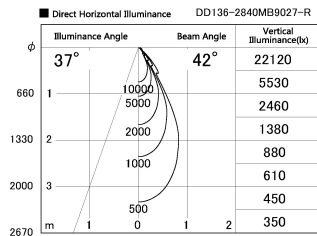

Item no. DD136-2840MB9027-R

Series Name: Cledy versa R-G
(DD136-AG-R)

Installation	Recessed mount
Type	Extra high-efficiency adjustable downlight : Antiglare
Fixture wattage	28W
Beam angle	42 deg
Color Temp.	2700K
CRI	Ra>90
Luminous	2745 lm
Body	Die-cast aluminum alloy
Body finish	N/A
Trim finish	Black
Reflector finish	Mirror
IP Rate	IP20
Light source	COB module
Input Voltage	AC220~240V
Dimming Type	Non-Dimmable
Certificate	CE, CCC
Cut Hole	150mm