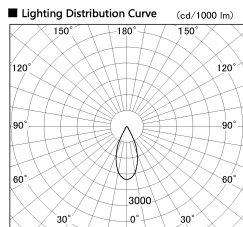

Item no. DD136-2840MB9027-R

Series Name: Cledy versa R-G
(DD136-AG-R)

Installation	Recessed mount
Type	Extra high-efficiency adjustable downlight : Antiglare
Fixture wattage	28W
Beam angle	42 deg
Color Temp.	2700K
CRI	Ra>90
Luminous	2745 lm
Body	Die-cast aluminum alloy
Body finish	N/A
Trim finish	Black
Reflector finish	Mirror
IP Rate	IP20
Light source	COB module
Input Voltage	AC220~240V
Dimming Type	Non-Dimmable
Certificate	CE, CCC
Cut Hole	150mm