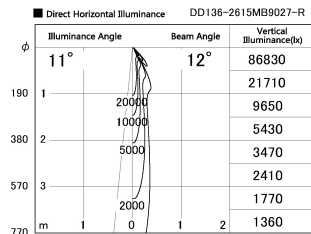

Item no. DD136-2615MB9027-R

Series Name: Cledy versa R-G
(DD136-AG-R)

Installation	Recessed mount
Type	Extra high-efficiency adjustable downlight : Antiglare
Fixture wattage	23W
Beam angle	12 deg
Color Temp.	2700K
CRI	Ra>90
Luminous	2039 lm
Body	Die-cast aluminum alloy
Body finish	N/A
Trim finish	Black
Reflector finish	Mirror
IP Rate	IP20
Light source	COB module
Input Voltage	AC220~240V
Dimming Type	Non-Dimmable
Certificate	CE, CCC
Cut Hole	150mm