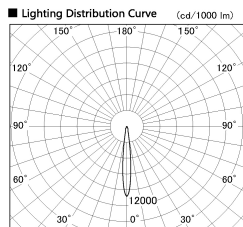

Item no. DD136-2615MB9027-R

Series Name: Cledy versa R-G
(DD136-AG-R)

Installation	Recessed mount
Type	Extra high-efficiency adjustable downlight : Antiglare
Fixture wattage	23W
Beam angle	12 deg
Color Temp.	2700K
CRI	Ra>90
Luminous	2039 lm
Body	Die-cast aluminum alloy
Body finish	N/A
Trim finish	Black
Reflector finish	Mirror
IP Rate	IP20
Light source	COB module
Input Voltage	AC220~240V
Dimming Type	Non-Dimmable
Certificate	CE, CCC
Cut Hole	150mm