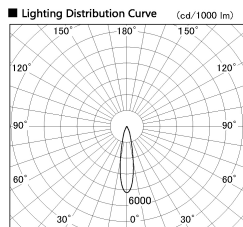

Item no. DD136-2620MB9027-R

Series Name: Cledy versa R-G
(DD136-AG-R)

| | |
|------------------|--|
| Installation | Recessed mount |
| Type | Extra high-efficiency adjustable downlight : Antiglare |
| Fixture wattage | 23W |
| Beam angle | 21 deg |
| Color Temp. | 2700K |
| CRI | Ra>90 |
| Luminous | 2429 lm |
| Body | Die-cast aluminum alloy |
| Body finish | N/A |
| Trim finish | Black |
| Reflector finish | Mirror |
| IP Rate | IP20 |
| Light source | COB module |
| Input Voltage | AC220~240V |
| Dimming Type | Non-Dimmable |
| Certificate | CE, CCC |
| Cut Hole | 150mm |