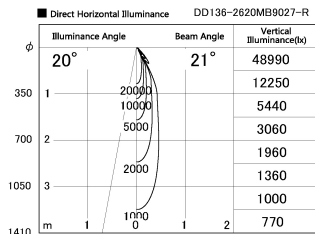

Item no. DD136-2620MB9027-R

Series Name: Cledy versa R-G
(DD136-AG-R)

| | |
|------------------|--|
| Installation | Recessed mount |
| Type | Extra high-efficiency adjustable downlight : Antiglare |
| Fixture wattage | 23W |
| Beam angle | 21 deg |
| Color Temp. | 2700K |
| CRI | Ra>90 |
| Luminous | 2429 lm |
| Body | Die-cast aluminum alloy |
| Body finish | N/A |
| Trim finish | Black |
| Reflector finish | Mirror |
| IP Rate | IP20 |
| Light source | COB module |
| Input Voltage | AC220~240V |
| Dimming Type | Non-Dimmable |
| Certificate | CE, CCC |
| Cut Hole | 150mm |