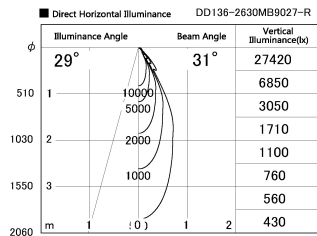

Item no. DD136-2630MB9027-R

Series Name: Cledy versa R-G  
(DD136-AG-R)

Installation	Recessed mount
Type	Extra high-efficiency adjustable downlight : Antiglare
Fixture wattage	23W
Beam angle	31 deg
Color Temp.	2700K
CRI	Ra>90
Luminous	2411 lm
Body	Die-cast aluminum alloy
Body finish	N/A
Trim finish	Black
Reflector finish	Mirror
IP Rate	IP20
Light source	COB module
Input Voltage	AC220~240V
Dimming Type	Non-Dimmable
Certificate	CE, CCC
Cut Hole	150mm