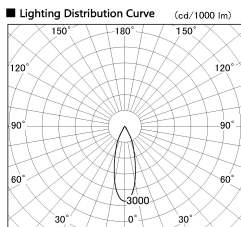

Item no. DD136-2630MB9027-R

Series Name: Cledy versa R-G  
(DD136-AG-R)

Installation	Recessed mount
Type	Extra high-efficiency adjustable downlight : Antiglare
Fixture wattage	23W
Beam angle	31 deg
Color Temp.	2700K
CRI	Ra>90
Luminous	2411 lm
Body	Die-cast aluminum alloy
Body finish	N/A
Trim finish	Black
Reflector finish	Mirror
IP Rate	IP20
Light source	COB module
Input Voltage	AC220~240V
Dimming Type	Non-Dimmable
Certificate	CE, CCC
Cut Hole	150mm