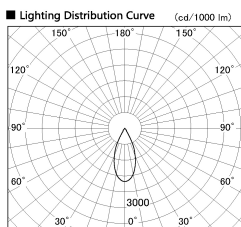

Item no. DD136-2640MB9027-R

Series Name: Cledy versa R-G  
(DD136-AG-R)

Installation	Recessed mount
Type	Extra high-efficiency adjustable downlight : Antiglare
Fixture wattage	23W
Beam angle	42 deg
Color Temp.	2700K
CRI	Ra>90
Luminous	2392 lm
Body	Die-cast aluminum alloy
Body finish	N/A
Trim finish	Black
Reflector finish	Mirror
IP Rate	IP20
Light source	COB module
Input Voltage	AC220~240V
Dimming Type	Non-Dimmable
Certificate	CE, CCC
Cut Hole	150mm