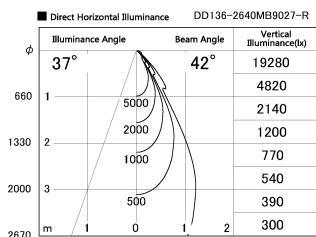

Item no. DD136-2640MB9027-R

Series Name: Cledy versa R-G  
(DD136-AG-R)

Installation	Recessed mount
Type	Extra high-efficiency adjustable downlight : Antiglare
Fixture wattage	23W
Beam angle	42 deg
Color Temp.	2700K
CRI	Ra>90
Luminous	2392 lm
Body	Die-cast aluminum alloy
Body finish	N/A
Trim finish	Black
Reflector finish	Mirror
IP Rate	IP20
Light source	COB module
Input Voltage	AC220~240V
Dimming Type	Non-Dimmable
Certificate	CE, CCC
Cut Hole	150mm