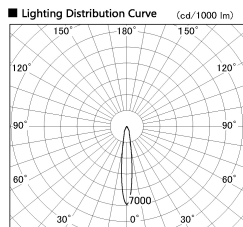

Item no. DD136-2515MB9027-R

Series Name: Cledy versa R-G
(DD136-AG-R)

Installation	Recessed mount
Type	Extra high-efficiency adjustable downlight : Antiglare
Fixture wattage	23W
Beam angle	14 deg
Color Temp.	2700K
CRI	Ra>90
Luminous	1804 lm
Body	Die-cast aluminum alloy
Body finish	N/A
Trim finish	Black
Reflector finish	Mirror
IP Rate	IP20
Light source	COB module
Input Voltage	AC220~240V
Dimming Type	Non-Dimmable
Certificate	CE, CCC
Cut Hole	125mm