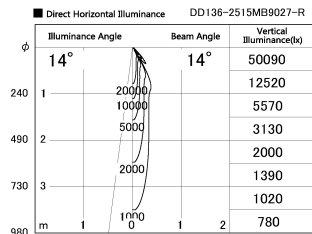

Item no. DD136-2515MB9027-R

Series Name: Cledy versa R-G
(DD136-AG-R)

Installation	Recessed mount
Type	Extra high-efficiency adjustable downlight : Antiglare
Fixture wattage	23W
Beam angle	14 deg
Color Temp.	2700K
CRI	Ra>90
Luminous	1804 lm
Body	Die-cast aluminum alloy
Body finish	N/A
Trim finish	Black
Reflector finish	Mirror
IP Rate	IP20
Light source	COB module
Input Voltage	AC220~240V
Dimming Type	Non-Dimmable
Certificate	CE, CCC
Cut Hole	125mm