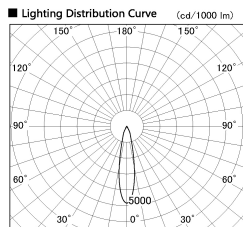

Item no. DD136-2520MB9027-R

Series Name: Cledy versa R-G  
(DD136-AG-R)

Installation	Recessed mount
Type	Extra high-efficiency adjustable downlight : Antiglare
Fixture wattage	23W
Beam angle	21 deg
Color Temp.	2700K
CRI	Ra>90
Luminous	2121 lm
Body	Die-cast aluminum alloy
Body finish	N/A
Trim finish	Black
Reflector finish	Mirror
IP Rate	IP20
Light source	COB module
Input Voltage	AC220~240V
Dimming Type	Non-Dimmable
Certificate	CE, CCC
Cut Hole	125mm