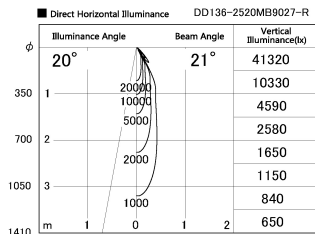

Item no. DD136-2520MB9027-R

Series Name: Cledy versa R-G  
(DD136-AG-R)

Installation	Recessed mount
Type	Extra high-efficiency adjustable downlight : Antiglare
Fixture wattage	23W
Beam angle	21 deg
Color Temp.	2700K
CRI	Ra>90
Luminous	2121 lm
Body	Die-cast aluminum alloy
Body finish	N/A
Trim finish	Black
Reflector finish	Mirror
IP Rate	IP20
Light source	COB module
Input Voltage	AC220~240V
Dimming Type	Non-Dimmable
Certificate	CE, CCC
Cut Hole	125mm