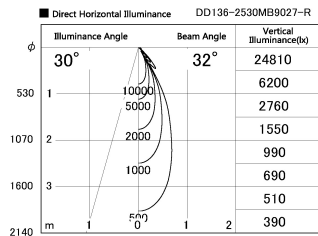

Item no. DD136-2530MB9027-R

Series Name: Cledy versa R-G
(DD136-AG-R)

Installation	Recessed mount
Type	Extra high-efficiency adjustable downlight : Antiglare
Fixture wattage	23W
Beam angle	32 deg
Color Temp.	2700K
CRI	Ra>90
Luminous	2173 lm
Body	Die-cast aluminum alloy
Body finish	N/A
Trim finish	Black
Reflector finish	Mirror
IP Rate	IP20
Light source	COB module
Input Voltage	AC220~240V
Dimming Type	Non-Dimmable
Certificate	CE, CCC
Cut Hole	125mm