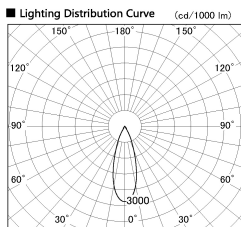

Item no. DD136-2530MB9027-R

Series Name: Cledy versa R-G
(DD136-AG-R)

Installation	Recessed mount
Type	Extra high-efficiency adjustable downlight : Antiglare
Fixture wattage	23W
Beam angle	32 deg
Color Temp.	2700K
CRI	Ra>90
Luminous	2173 lm
Body	Die-cast aluminum alloy
Body finish	N/A
Trim finish	Black
Reflector finish	Mirror
IP Rate	IP20
Light source	COB module
Input Voltage	AC220~240V
Dimming Type	Non-Dimmable
Certificate	CE, CCC
Cut Hole	125mm