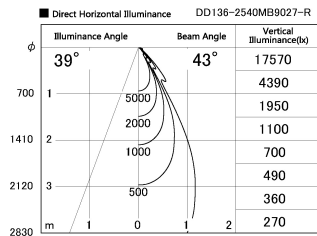

Item no. DD136-2540MB9027-R

Series Name: Cledy versa R-G
(DD136-AG-R)

Installation	Recessed mount
Type	Extra high-efficiency adjustable downlight : Antiglare
Fixture wattage	23W
Beam angle	43 deg
Color Temp.	2700K
CRI	Ra>90
Luminous	2210 lm
Body	Die-cast aluminum alloy
Body finish	N/A
Trim finish	Black
Reflector finish	Mirror
IP Rate	IP20
Light source	COB module
Input Voltage	AC220~240V
Dimming Type	Non-Dimmable
Certificate	CE, CCC
Cut Hole	125mm