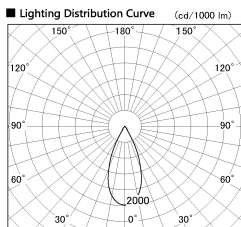

Item no. DD136-2540MB9027-R

Series Name: Cledy versa R-G
(DD136-AG-R)

Installation	Recessed mount
Type	Extra high-efficiency adjustable downlight : Antiglare
Fixture wattage	23W
Beam angle	43 deg
Color Temp.	2700K
CRI	Ra>90
Luminous	2210 lm
Body	Die-cast aluminum alloy
Body finish	N/A
Trim finish	Black
Reflector finish	Mirror
IP Rate	IP20
Light source	COB module
Input Voltage	AC220~240V
Dimming Type	Non-Dimmable
Certificate	CE, CCC
Cut Hole	125mm