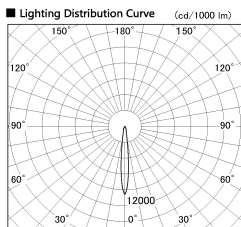

Item no. DD136-2015MB9027-R

Series Name: Cledy versa R-G  
(DD136-AG-R)

Installation	Recessed mount
Type	Extra high-efficiency adjustable downlight : Antiglare
Fixture wattage	20W
Beam angle	12 deg
Color Temp.	2700K
CRI	Ra>90
Luminous	1427 lm
Body	Die-cast aluminum alloy
Body finish	N/A
Trim finish	Black
Reflector finish	Mirror
IP Rate	IP20
Light source	COB module
Input Voltage	AC220~240V
Dimming Type	Non-Dimmable
Certificate	CE, CCC
Cut Hole	125mm