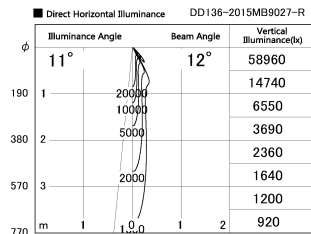

Item no. DD136-2015MB9027-R

Series Name: Cledy versa R-G  
(DD136-AG-R)

Installation	Recessed mount
Type	Extra high-efficiency adjustable downlight : Antiglare
Fixture wattage	20W
Beam angle	12 deg
Color Temp.	2700K
CRI	Ra>90
Luminous	1427 lm
Body	Die-cast aluminum alloy
Body finish	N/A
Trim finish	Black
Reflector finish	Mirror
IP Rate	IP20
Light source	COB module
Input Voltage	AC220~240V
Dimming Type	Non-Dimmable
Certificate	CE, CCC
Cut Hole	125mm