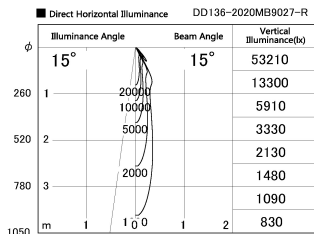

Item no. DD136-2020MB9027-R

Series Name: Cledy versa R-G
(DD136-AG-R)

Installation	Recessed mount
Type	Extra high-efficiency adjustable downlight : Antiglare
Fixture wattage	20W
Beam angle	15 deg
Color Temp.	2700K
CRI	Ra>90
Luminous	1653 lm
Body	Die-cast aluminum alloy
Body finish	N/A
Trim finish	Black
Reflector finish	Mirror
IP Rate	IP20
Light source	COB module
Input Voltage	AC220~240V
Dimming Type	Non-Dimmable
Certificate	CE, CCC
Cut Hole	125mm