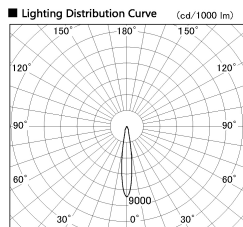

Item no. DD136-2020MB9027-R

Series Name: Cledy versa R-G
(DD136-AG-R)

Installation	Recessed mount
Type	Extra high-efficiency adjustable downlight : Antiglare
Fixture wattage	20W
Beam angle	15 deg
Color Temp.	2700K
CRI	Ra>90
Luminous	1653 lm
Body	Die-cast aluminum alloy
Body finish	N/A
Trim finish	Black
Reflector finish	Mirror
IP Rate	IP20
Light source	COB module
Input Voltage	AC220~240V
Dimming Type	Non-Dimmable
Certificate	CE, CCC
Cut Hole	125mm