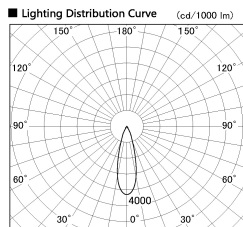

Item no. DD136-2030MB9027-R

Series Name: Cledy versa R-G
(DD136-AG-R)

Installation	Recessed mount
Type	Extra high-efficiency adjustable downlight : Antiglare
Fixture wattage	20W
Beam angle	28 deg
Color Temp.	2700K
CRI	Ra>90
Luminous	1699 lm
Body	Die-cast aluminum alloy
Body finish	N/A
Trim finish	Black
Reflector finish	Mirror
IP Rate	IP20
Light source	COB module
Input Voltage	AC220~240V
Dimming Type	Non-Dimmable
Certificate	CE, CCC
Cut Hole	125mm