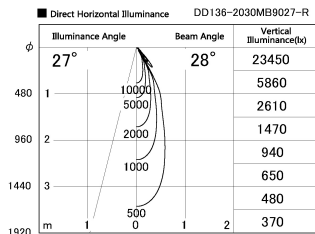

Item no. DD136-2030MB9027-R

Series Name: Cledy versa R-G
(DD136-AG-R)

Installation	Recessed mount
Type	Extra high-efficiency adjustable downlight : Antiglare
Fixture wattage	20W
Beam angle	28 deg
Color Temp.	2700K
CRI	Ra>90
Luminous	1699 lm
Body	Die-cast aluminum alloy
Body finish	N/A
Trim finish	Black
Reflector finish	Mirror
IP Rate	IP20
Light source	COB module
Input Voltage	AC220~240V
Dimming Type	Non-Dimmable
Certificate	CE, CCC
Cut Hole	125mm