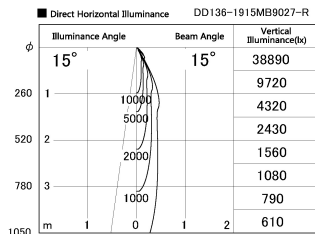

Item no. DD136-1915MB9027-R

Series Name: Cledy versa R-G
(DD136-AG-R)

Installation	Recessed mount
Type	Extra high-efficiency adjustable downlight : Antiglare
Fixture wattage	18.6W
Beam angle	15 deg
Color Temp.	2700K
CRI	Ra>90
Luminous	1307 lm
Body	Die-cast aluminum alloy
Body finish	N/A
Trim finish	Black
Reflector finish	Mirror
IP Rate	IP20
Light source	COB module
Input Voltage	AC220~240V
Dimming Type	Non-Dimmable
Certificate	CE, CCC
Cut Hole	100mm