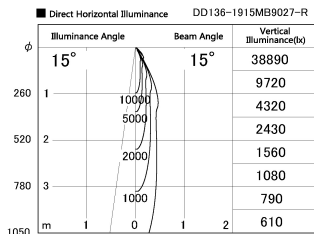

Item no. DD136-1915MB9027-R

Series Name: Cledy versa R-G  
(DD136-AG-R)

Installation	Recessed mount
Type	Extra high-efficiency adjustable downlight : Antiglare
Fixture wattage	18.6W
Beam angle	15 deg
Color Temp.	2700K
CRI	Ra>90
Luminous	1307 lm
Body	Die-cast aluminum alloy
Body finish	N/A
Trim finish	Black
Reflector finish	Mirror
IP Rate	IP20
Light source	COB module
Input Voltage	AC220~240V
Dimming Type	Non-Dimmable
Certificate	CE, CCC
Cut Hole	100mm