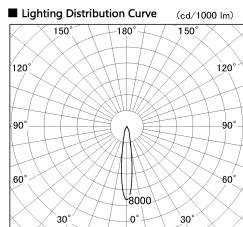

Item no. DD136-1915MB9027-R

Series Name: Cledy versa R-G
(DD136-AG-R)

Installation	Recessed mount
Type	Extra high-efficiency adjustable downlight : Antiglare
Fixture wattage	18.6W
Beam angle	15 deg
Color Temp.	2700K
CRI	Ra>90
Luminous	1307 lm
Body	Die-cast aluminum alloy
Body finish	N/A
Trim finish	Black
Reflector finish	Mirror
IP Rate	IP20
Light source	COB module
Input Voltage	AC220~240V
Dimming Type	Non-Dimmable
Certificate	CE, CCC
Cut Hole	100mm