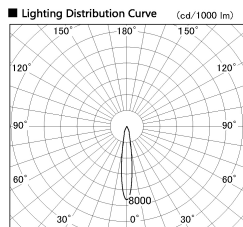

Item no. DD136-1915MB9027-R

Series Name: Cledy versa R-G  
(DD136-AG-R)

Installation	Recessed mount
Type	Extra high-efficiency adjustable downlight : Antiglare
Fixture wattage	18.6W
Beam angle	15 deg
Color Temp.	2700K
CRI	Ra>90
Luminous	1307 lm
Body	Die-cast aluminum alloy
Body finish	N/A
Trim finish	Black
Reflector finish	Mirror
IP Rate	IP20
Light source	COB module
Input Voltage	AC220~240V
Dimming Type	Non-Dimmable
Certificate	CE, CCC
Cut Hole	100mm