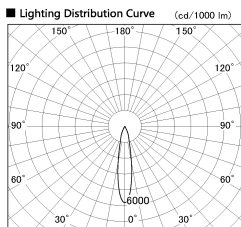

Item no. DD136-1920MB9027-R

Series Name: Cledy versa R-G
(DD136-AG-R)

Installation	Recessed mount
Type	Extra high-efficiency adjustable downlight : Antiglare
Fixture wattage	18.6W
Beam angle	19 deg
Color Temp.	2700K
CRI	Ra>90
Luminous	1372 lm
Body	Die-cast aluminum alloy
Body finish	N/A
Trim finish	Black
Reflector finish	Mirror
IP Rate	IP20
Light source	COB module
Input Voltage	AC220~240V
Dimming Type	Non-Dimmable
Certificate	CE, CCC
Cut Hole	100mm