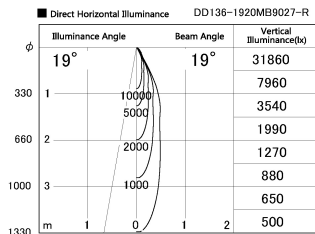

Item no. DD136-1920MB9027-R

Series Name: Cledy versa R-G
(DD136-AG-R)

Installation	Recessed mount
Type	Extra high-efficiency adjustable downlight : Antiglare
Fixture wattage	18.6W
Beam angle	19 deg
Color Temp.	2700K
CRI	Ra>90
Luminous	1372 lm
Body	Die-cast aluminum alloy
Body finish	N/A
Trim finish	Black
Reflector finish	Mirror
IP Rate	IP20
Light source	COB module
Input Voltage	AC220~240V
Dimming Type	Non-Dimmable
Certificate	CE, CCC
Cut Hole	100mm