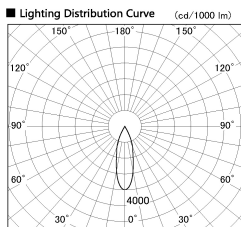

Item no. DD136-1930MB9027-R

Series Name: Cledy versa R-G
(DD136-AG-R)

Installation	Recessed mount
Type	Extra high-efficiency adjustable downlight : Antiglare
Fixture wattage	18.6W
Beam angle	29 deg
Color Temp.	2700K
CRI	Ra>90
Luminous	1502 lm
Body	Die-cast aluminum alloy
Body finish	N/A
Trim finish	Black
Reflector finish	Mirror
IP Rate	IP20
Light source	COB module
Input Voltage	AC220~240V
Dimming Type	Non-Dimmable
Certificate	CE, CCC
Cut Hole	100mm