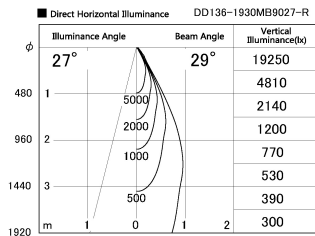

Item no. DD136-1930MB9027-R

Series Name: Cledy versa R-G
(DD136-AG-R)

Installation	Recessed mount
Type	Extra high-efficiency adjustable downlight : Antiglare
Fixture wattage	18.6W
Beam angle	29 deg
Color Temp.	2700K
CRI	Ra>90
Luminous	1502 lm
Body	Die-cast aluminum alloy
Body finish	N/A
Trim finish	Black
Reflector finish	Mirror
IP Rate	IP20
Light source	COB module
Input Voltage	AC220~240V
Dimming Type	Non-Dimmable
Certificate	CE, CCC
Cut Hole	100mm