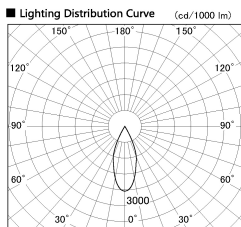

Item no. DD136-1940MB9027-R

Series Name: Cledy versa R-G
(DD136-AG-R)

Installation	Recessed mount
Type	Extra high-efficiency adjustable downlight : Antiglare
Fixture wattage	18.6W
Beam angle	40 deg
Color Temp.	2700K
CRI	Ra>90
Luminous	1530 lm
Body	Die-cast aluminum alloy
Body finish	N/A
Trim finish	Black
Reflector finish	Mirror
IP Rate	IP20
Light source	COB module
Input Voltage	AC220~240V
Dimming Type	Non-Dimmable
Certificate	CE, CCC
Cut Hole	100mm