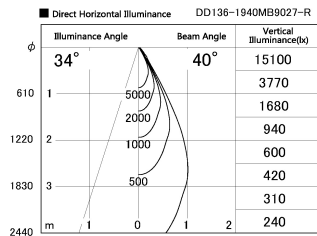

Item no. DD136-1940MB9027-R

Series Name: Cledy versa R-G
(DD136-AG-R)

Installation	Recessed mount
Type	Extra high-efficiency adjustable downlight : Antiglare
Fixture wattage	18.6W
Beam angle	40 deg
Color Temp.	2700K
CRI	Ra>90
Luminous	1530 lm
Body	Die-cast aluminum alloy
Body finish	N/A
Trim finish	Black
Reflector finish	Mirror
IP Rate	IP20
Light source	COB module
Input Voltage	AC220~240V
Dimming Type	Non-Dimmable
Certificate	CE, CCC
Cut Hole	100mm